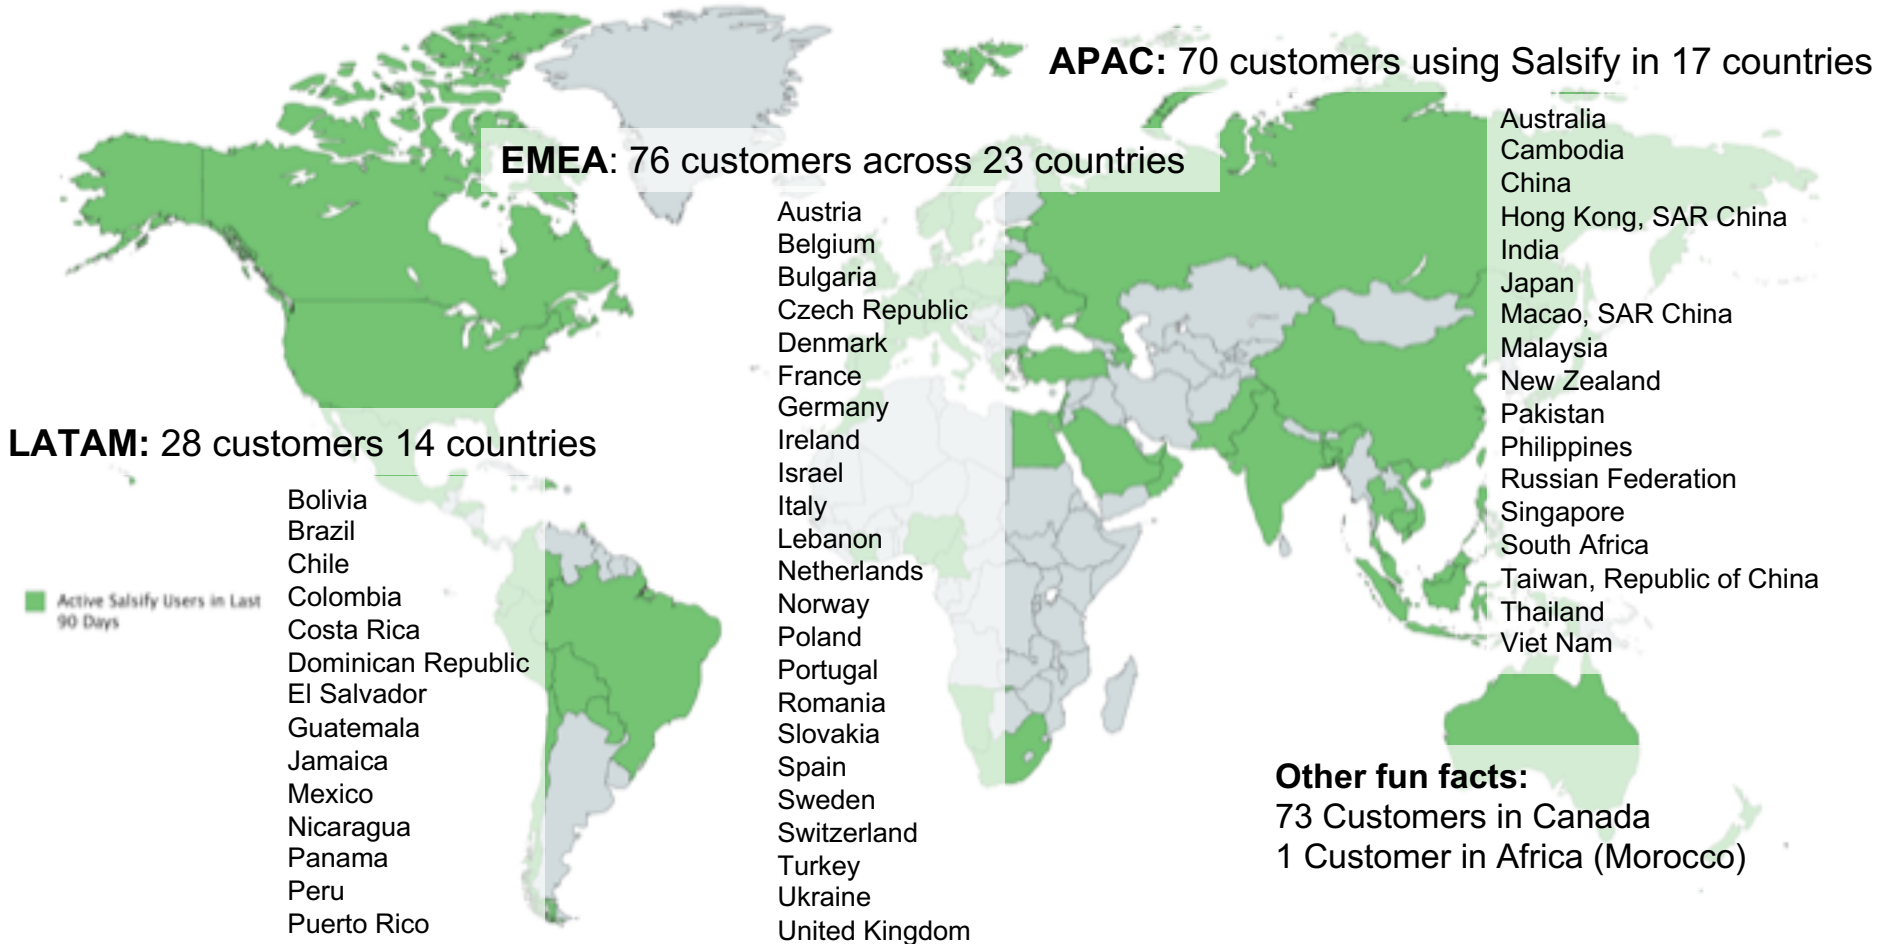

The Top 100K in Sales Rank in 2018 Compared to All Others Sampled

Content Improvements Pay Off

ShurTech[®]
Brands

+15%
Sales
Rank

Global Movement - 166 customers outside the US across 57 countries

Open Experience Alliance: 75 Brands