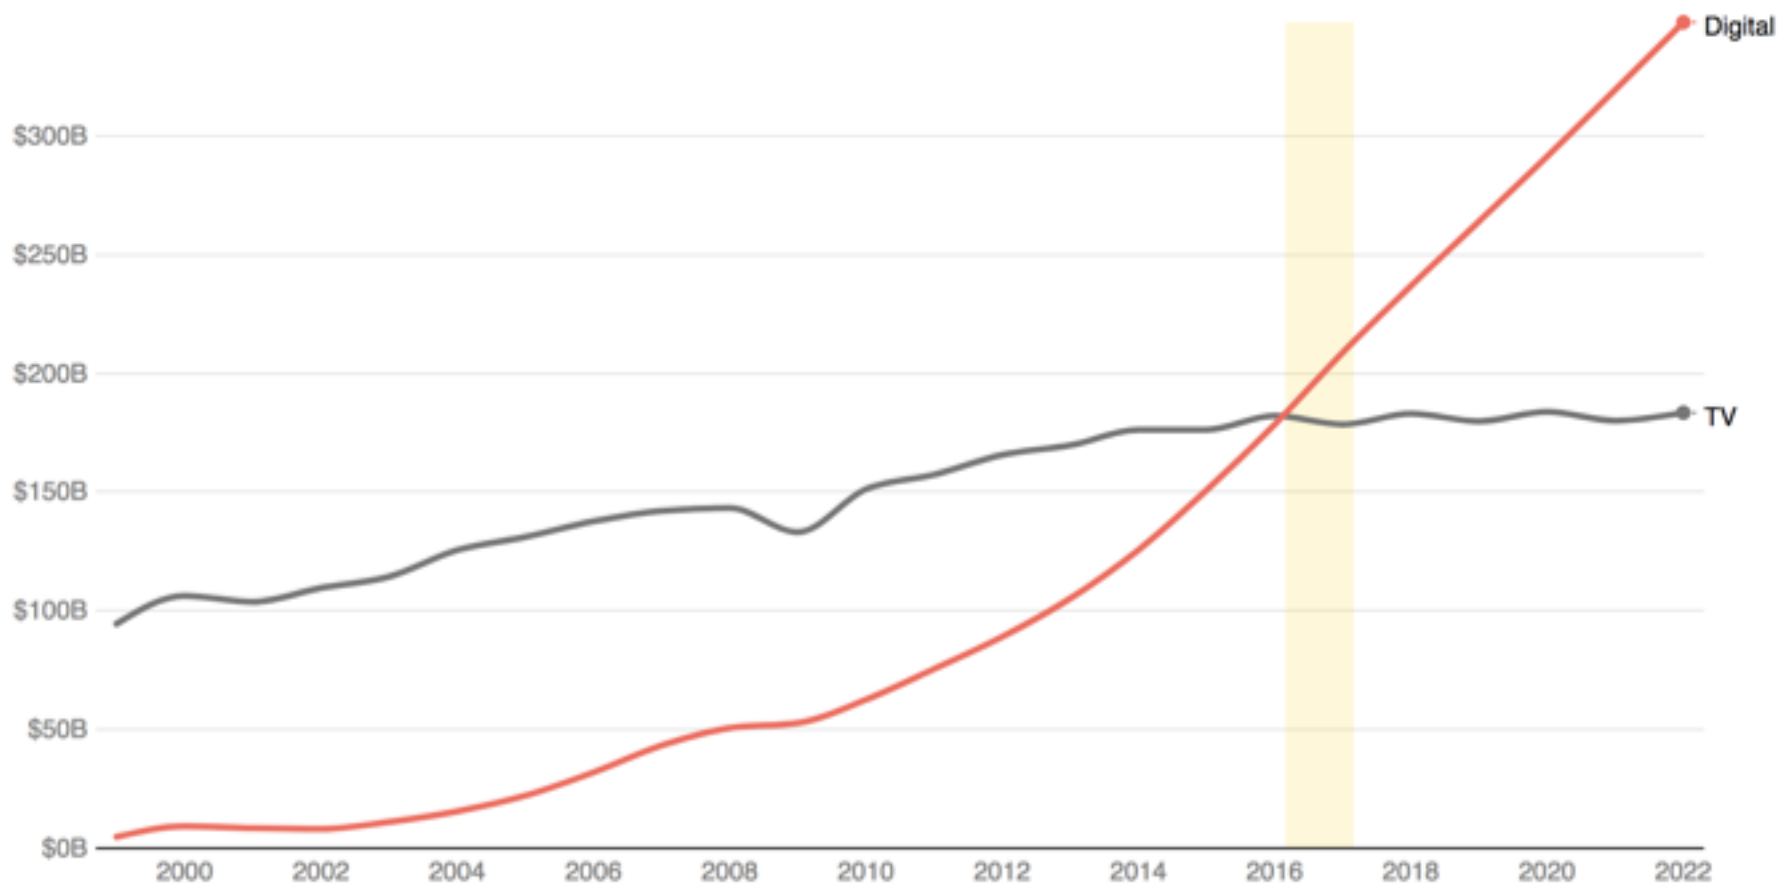

Global digital ad spending beat TV for the first time in 2017